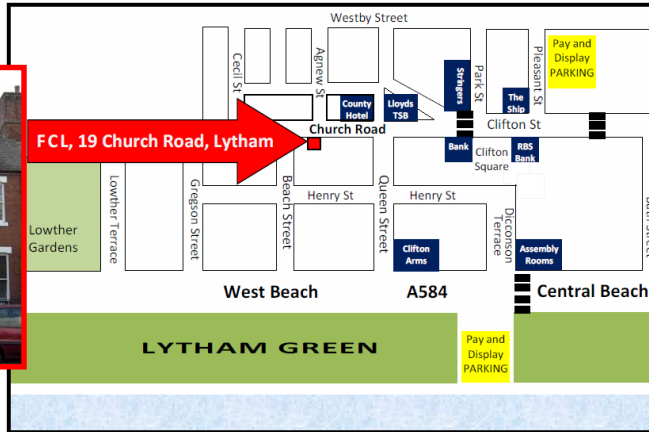

## You might want to...

**FyldeCommunityLink**

19 Church Road, Lytham, Lancashire FY8 5LH

01253 795648

email: info@fyldecommunitylink.co.uk

www.fyldecommunity.co.uk